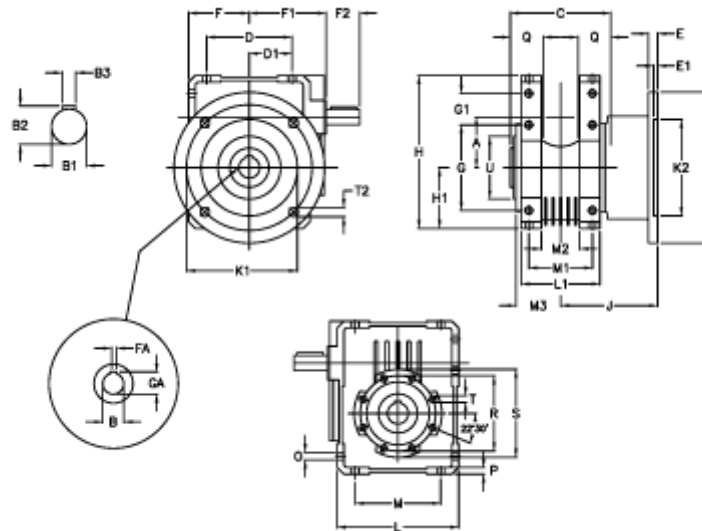

Article number: 3922110046400

Description: Worm gear with solid input shaft  
W 110UF1-46-HS unassembled

## Measures

A = 110.10	Description = W110UF-xx-P80 B5	G1 = 58.0	L = 250	Q = 45
B = 42	E = 20	GA = 45.3	L1 = 143	R = 165
B1 = 25	E1 = 12	H = 308.0	M = 184	S = 200
B2 = 28.0	F = 125.0	H1 = 125.0	M1 = 115	T = M12x19
B3 = 8	F1 = 157.0	J = 179.5	M2 = 69	T2 = 13.0
C = 155	F2 = 60	K = 280	M3 = 73.0	U = 130
D = 174.0	FA = 12	K1 = 230	O = 14.0	
D1 = 82.0	G = 184	K2 = 170	P = 14	